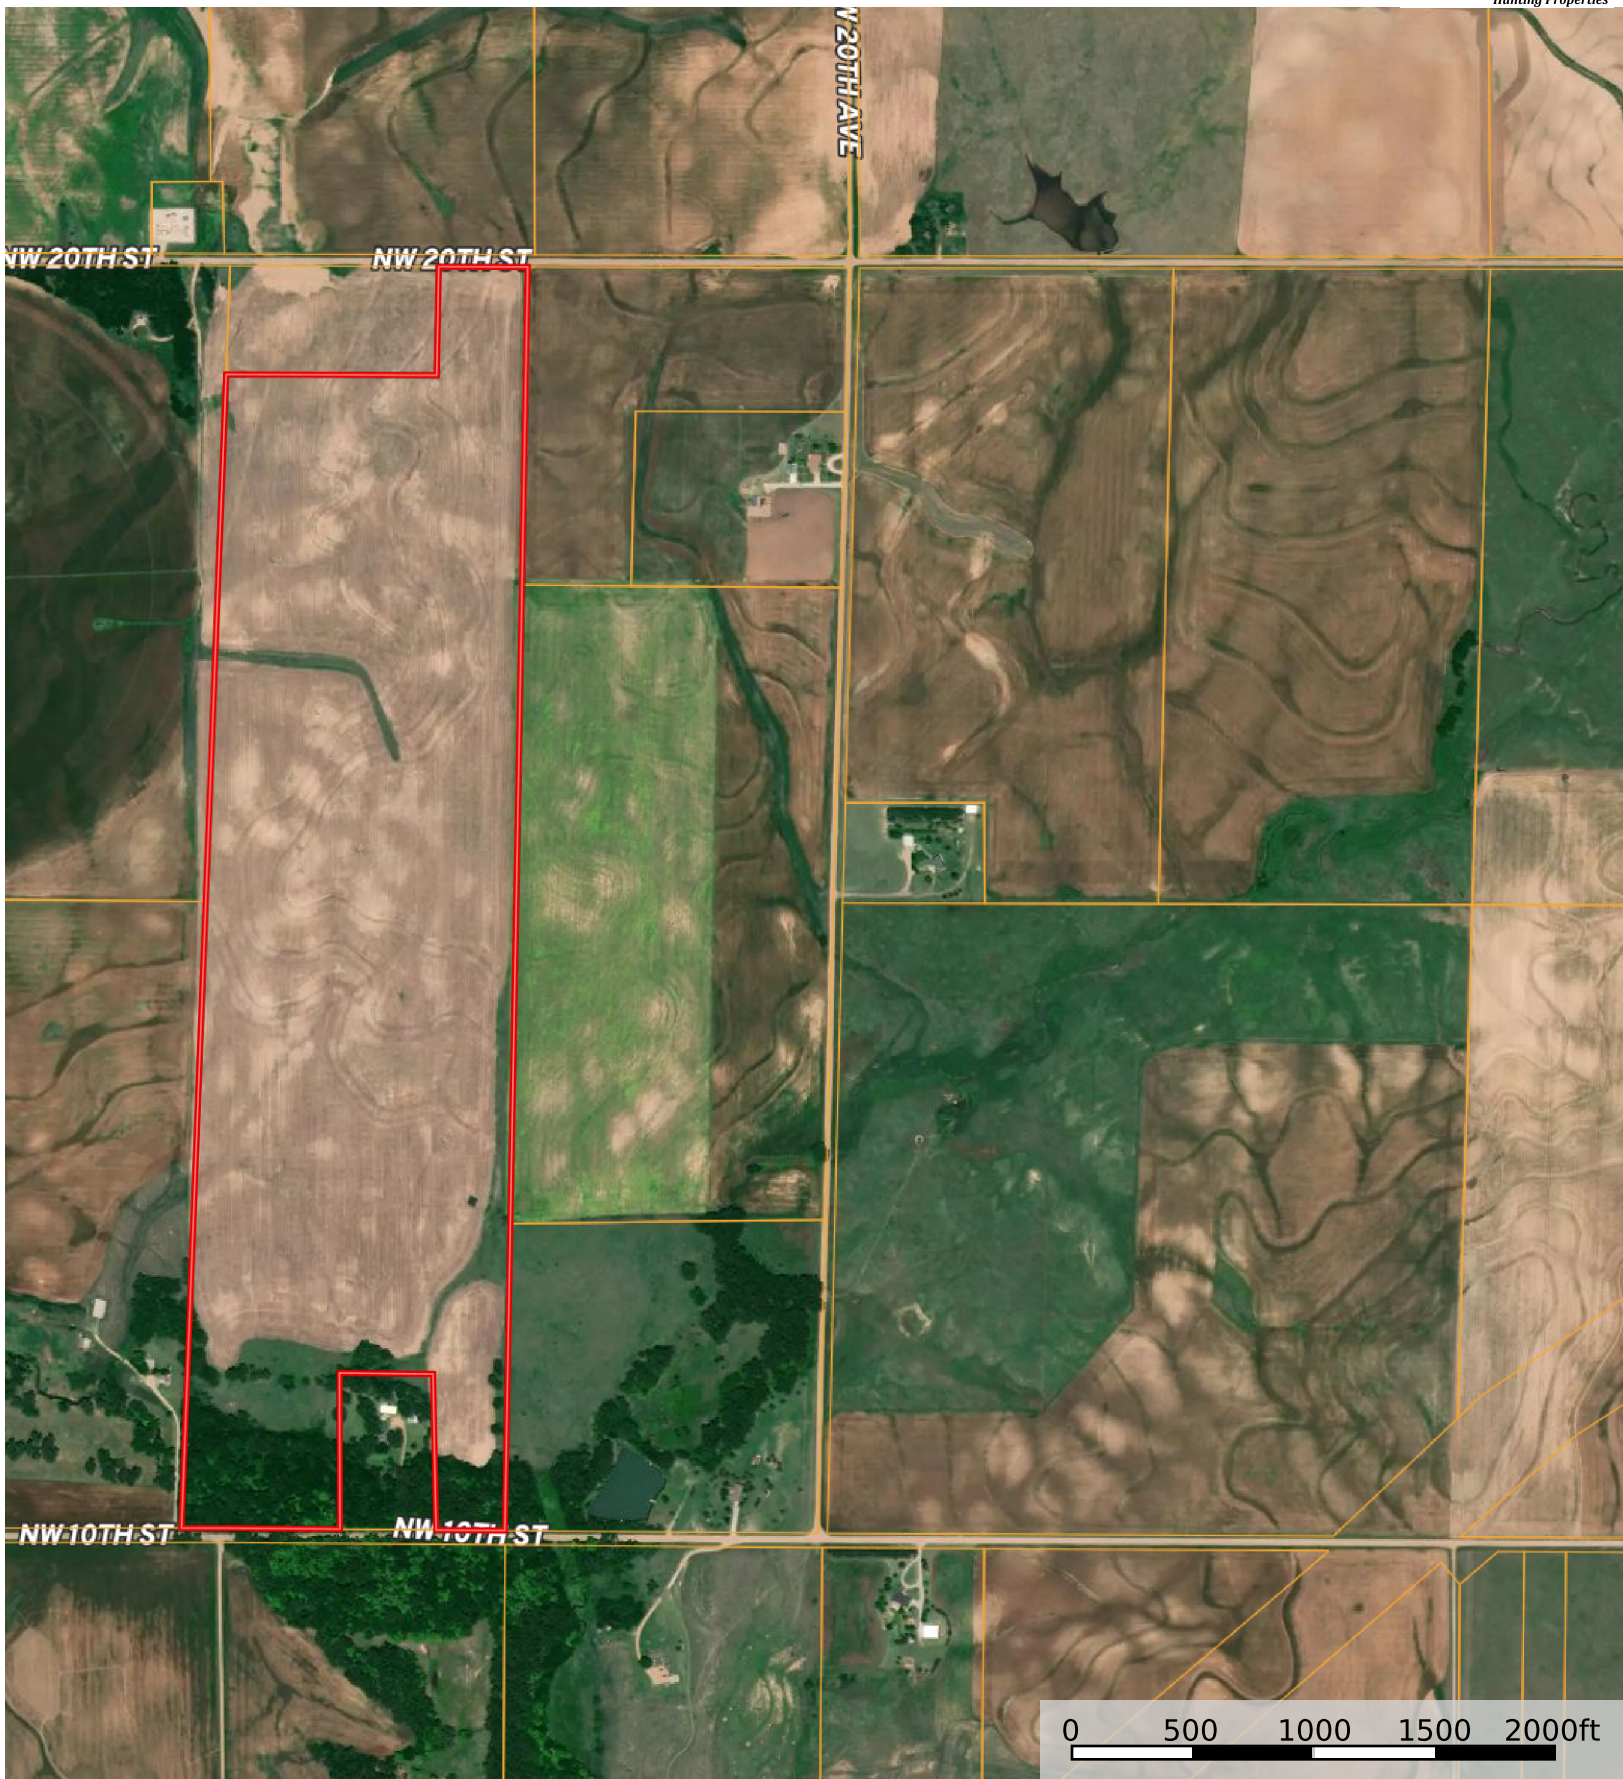

Kanza Coop Dryland and Trees

Pratt County, Kansas, 140 AC +/-

 Boundary