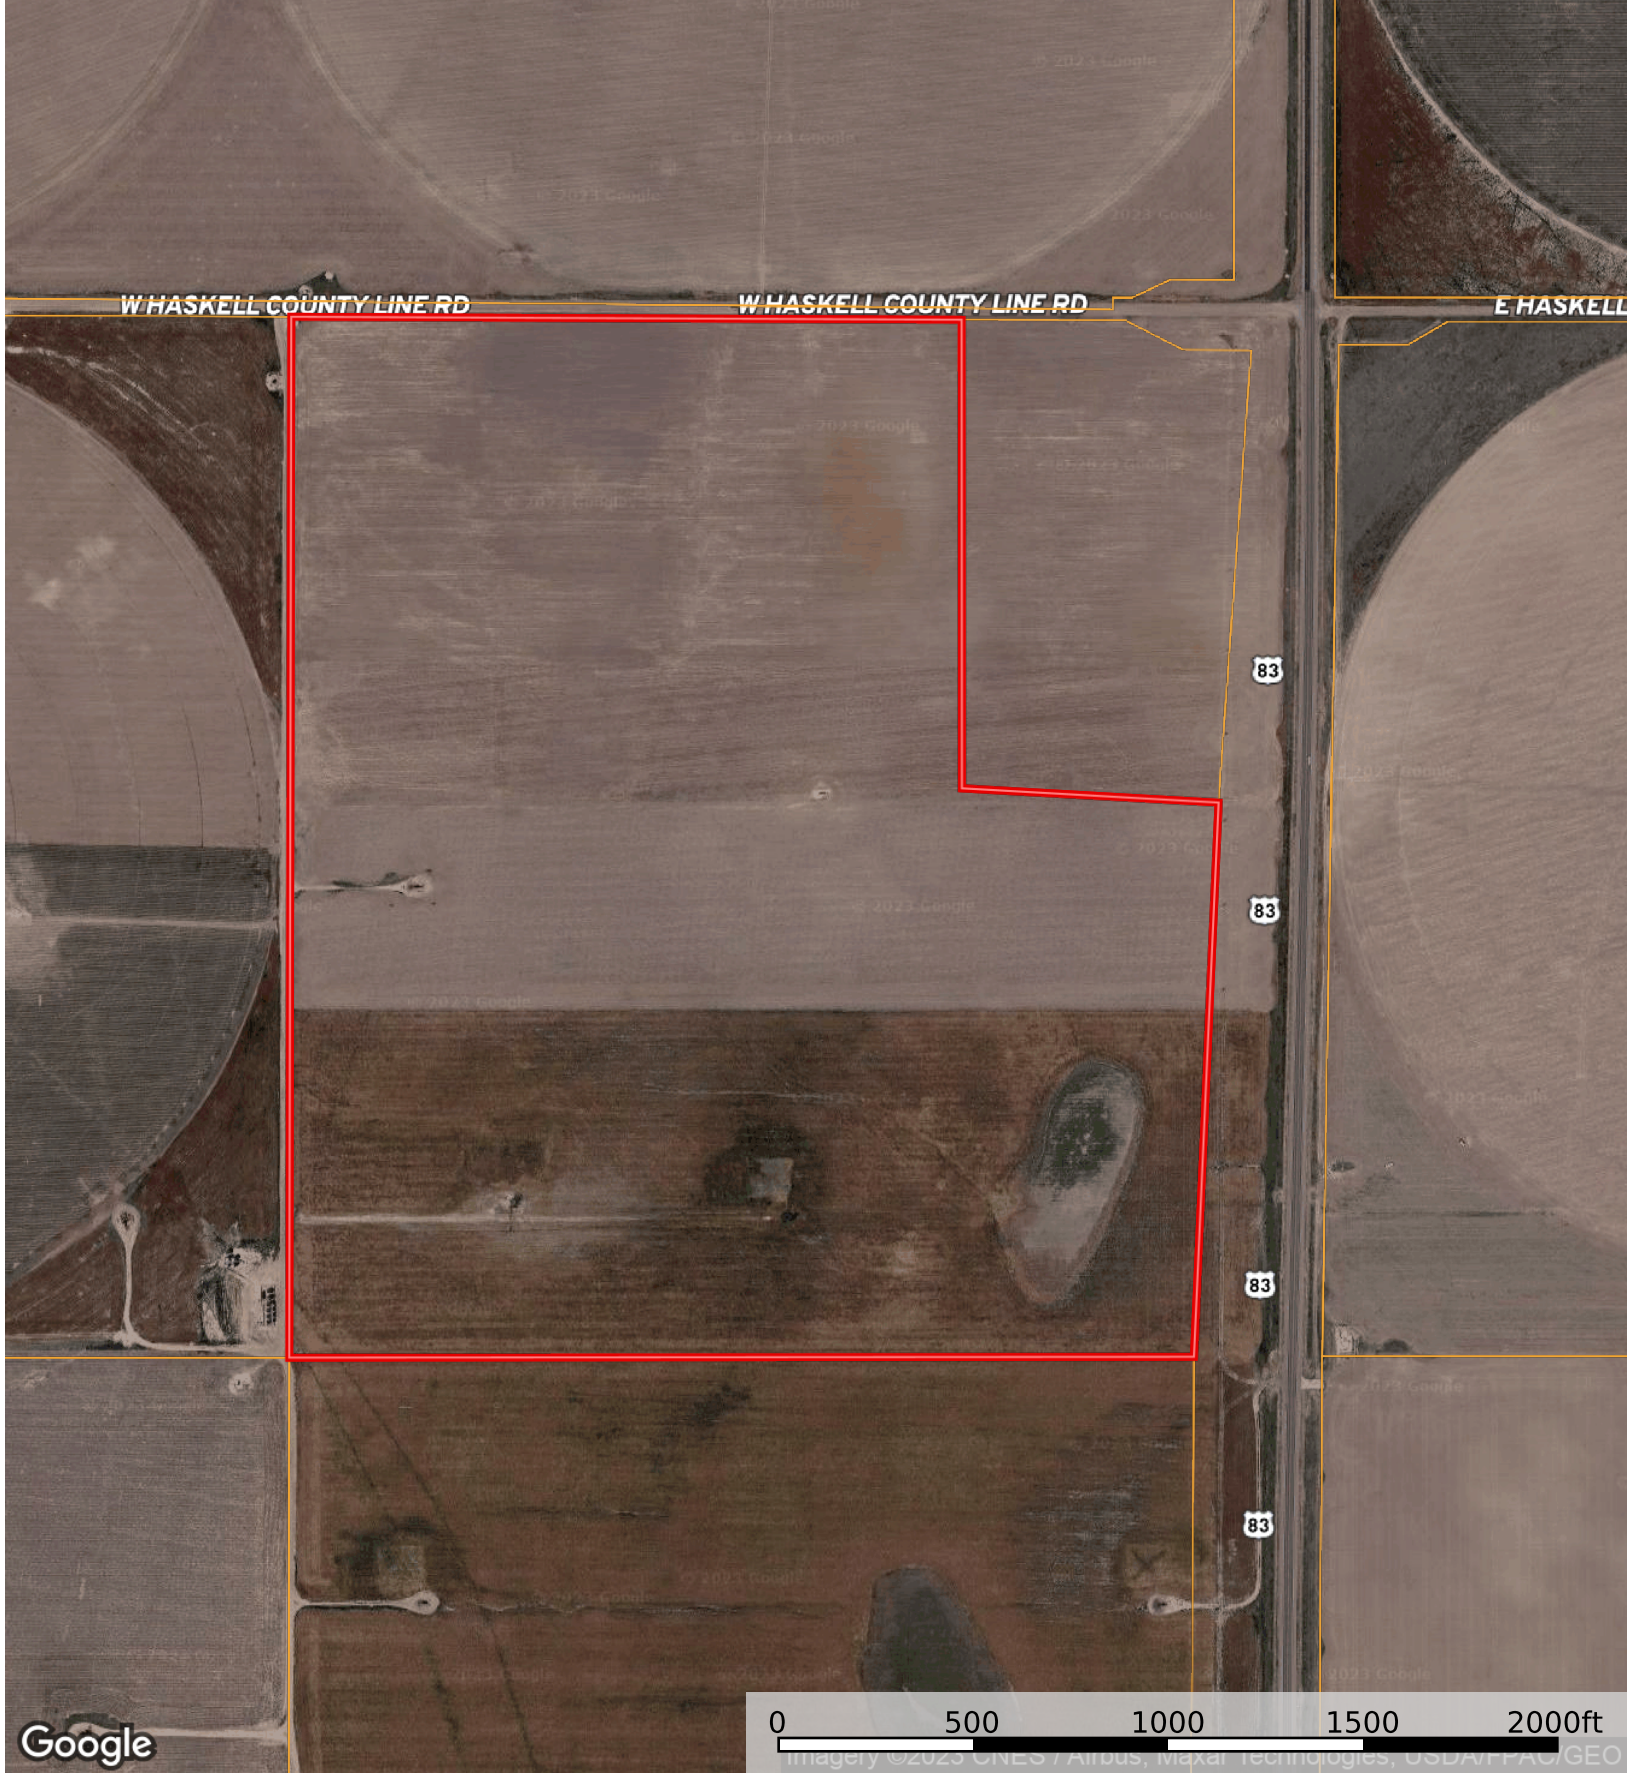

Brockmeier

Haskell County, Kansas, 130 AC +/-

Google

Boundary